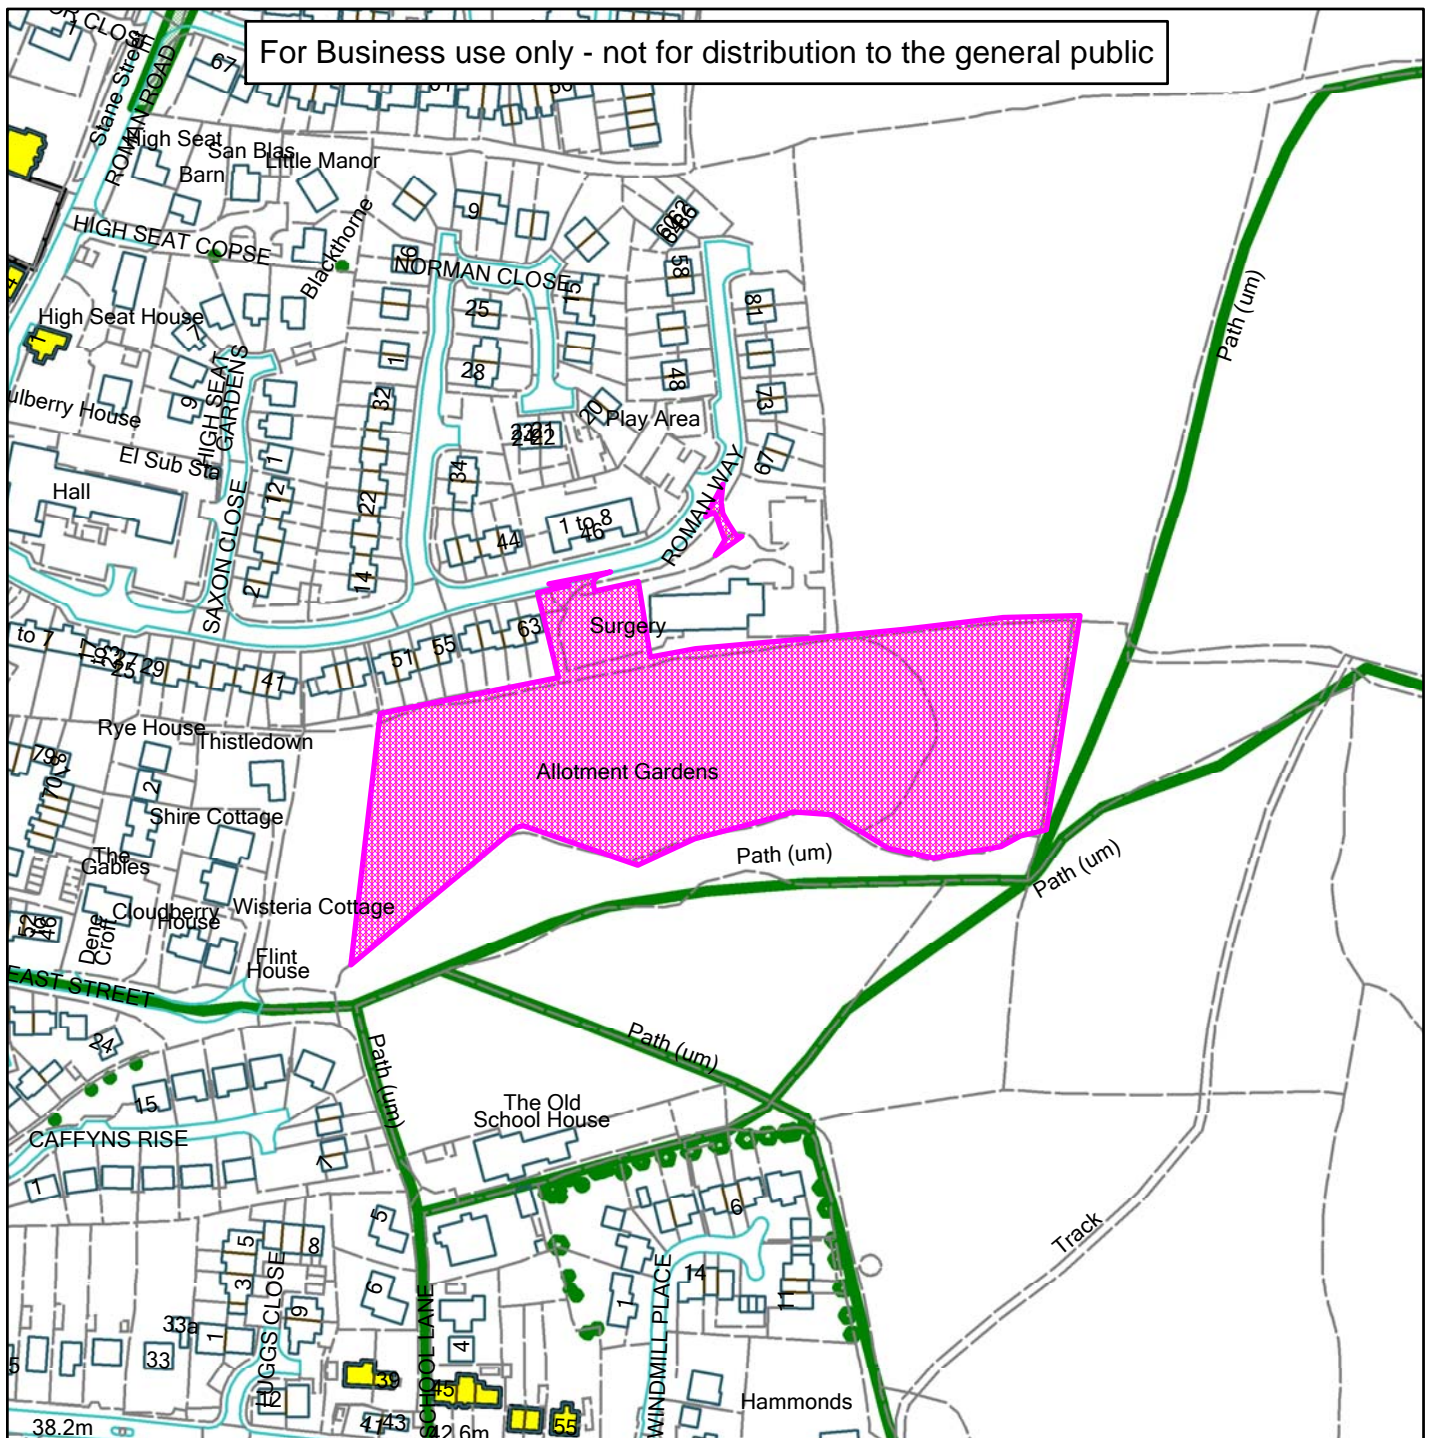

Billingshurst Doctors Surgery

For Business use only - not for distribution to the general public

Scale: 1:2,500

Reproduced from the Ordnance Survey map with permission of the Controller of Her Majesty's Stationery Office © Crown Copyright 2012.

Unauthorised reproduction infringes Crown Copyright and may lead to prosecution or civil proceedings.

Organisation	Horsham District Council
Department	
Comments	
Date	31/08/2016
MSA Number	100023865